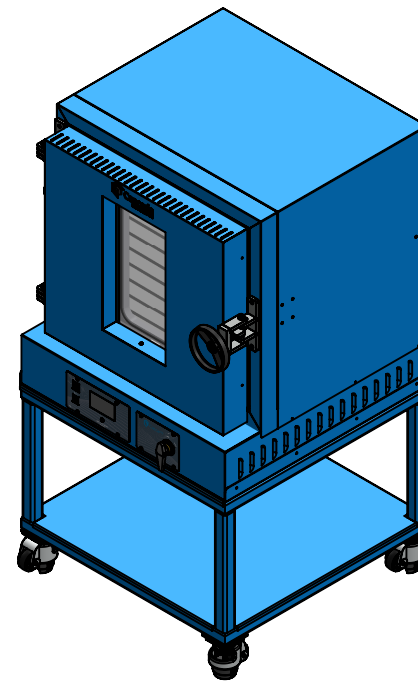

8 7 6 5 4 3 2 1

Top view

Front view

Optional Vapor Trap and IDP15 Pump Shown

Side view

**IMAGE SHOWS CVO-10 ON STAND**

220-240v AC  
Turn Lock, NEMA L6-15 Plug

Cascade Sciences  
5285 Northeast Elam Young Pkwy  
Bldg B100  
Hillsboro, Oregon 97124  
www.cascadesciences.com

NAME	DATE	MODEL:
DRAWN		<b>CVO-10 on Stand</b>
<small>PROPRIETARY AND CONFIDENTIAL THE INFORMATION CONTAINED IN THIS DRAWING IS THE SOLE PROPERTY OF SHELDON MFG. ANY REPRODUCTION IN PART OR AS A WHOLE WITHOUT THE WRITTEN PERMISSION OF Sheldon MFG. IS PROHIBITED.</small>		
SIZE	DWG. NO.	
<b>B</b>	9751268	
SCALE: 1:24	WEIGHT:	SHEET 1 OF 1