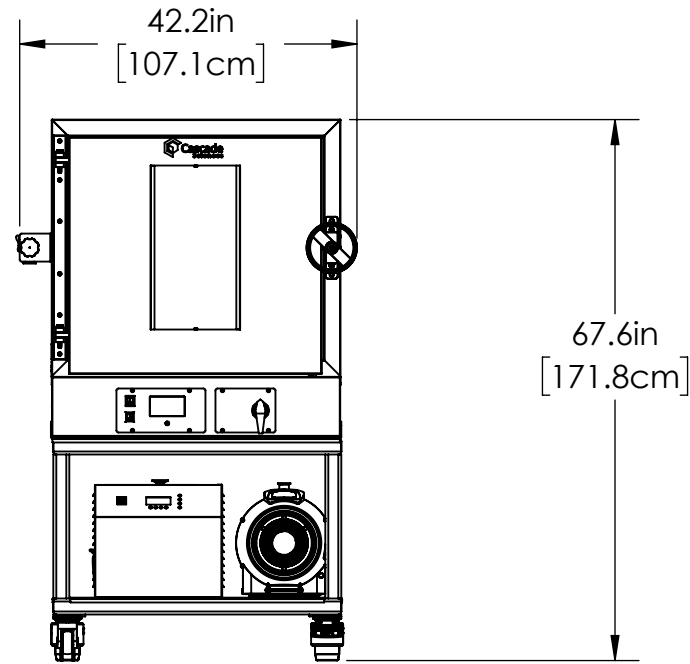

Front view

Optional Vapor Trap and IDP15 Pump Shown