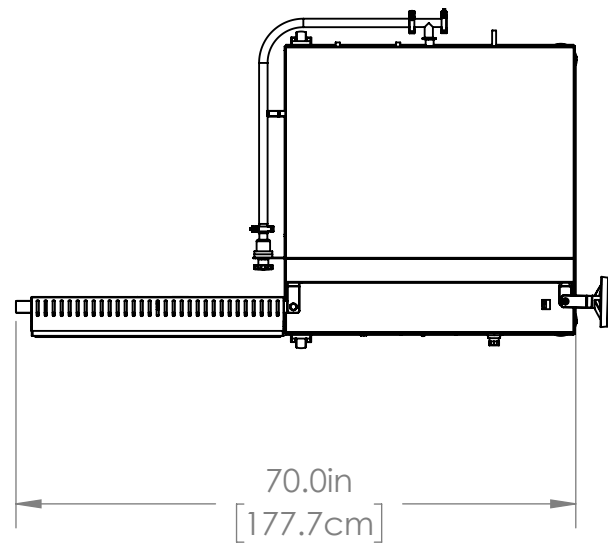

8 7 6 5 4 3 2 1

Top view

Front view

Optional Vapor Trap and IDP15 Pump Shown

Side view

**IMAGE SHOWS CVO-10 ON STAND**

220-240v AC  
Turn Lock, NEMA L6-15 Plug

Cascade Sciences  
5285 Northeast Elam Young Pkwy  
Bldg B100  
Hillsboro, Oregon 97124  
www.cascadesciences.com

NAME	DATE	MODEL:
DRAWN		<b>CVO-10 on Stand</b>
<small>PROPRIETARY AND CONFIDENTIAL THE INFORMATION CONTAINED IN THIS DRAWING IS THE SOLE PROPERTY OF SHELDON MFG. ANY REPRODUCTION IN PART OR AS A WHOLE WITHOUT THE WRITTEN PERMISSION OF Sheldon MFG. IS PROHIBITED.</small>		
SIZE	DWG. NO.	
<b>B</b>	9751268	
SCALE: 1:24	WEIGHT:	SHEET 1 OF 1