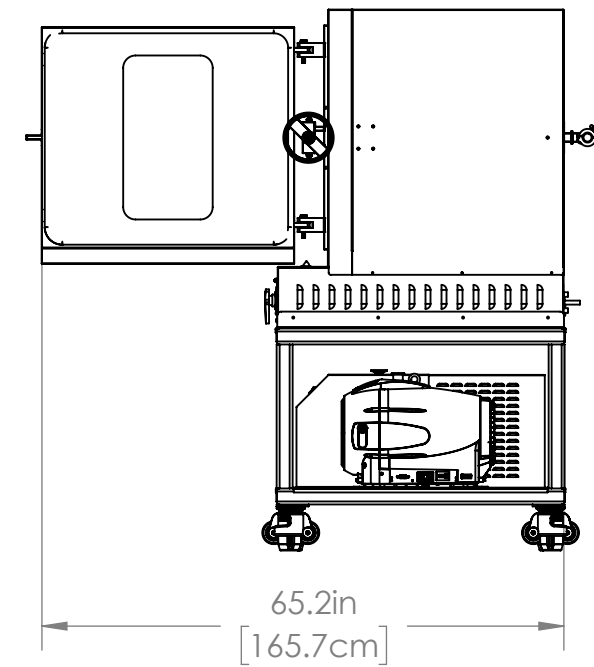

8 7 6 5 4 3 2 1

Top view

Front view

Optional Vapor Trap and IDP15 Pump Shown

Side view

**IMAGE SHOWS CVO-10 ON STAND**

220-240v AC  
Turn Lock, NEMA L6-15 Plug

Cascade Sciences  
5285 Northeast Elam Young Pkwy  
Bldg B100  
Hillsboro, Oregon 97124  
www.cascadesciences.com

NAME	DATE	MODEL:
DRAWN		<b>CVO-10 on Stand</b>
<small>PROPRIETARY AND CONFIDENTIAL THE INFORMATION CONTAINED IN THIS DRAWING IS THE SOLE PROPERTY OF SHELDON MFG. ANY REPRODUCTION IN PART OR AS A WHOLE WITHOUT THE WRITTEN PERMISSION OF Sheldon MFG. IS PROHIBITED.</small>		
SIZE	DWG. NO.	
<b>B</b>	9751268	
SCALE: 1:24	WEIGHT:	SHEET 1 OF 1