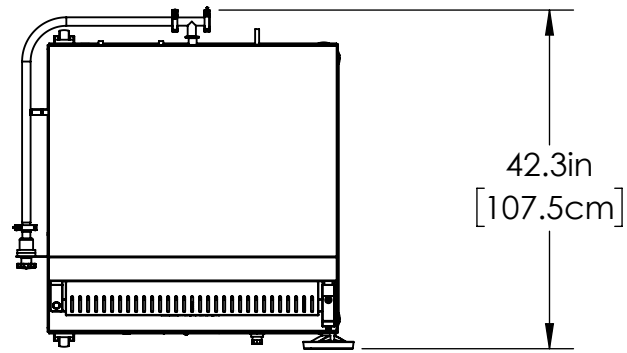

8 7 6 5 4 3 2 1

Top view

Front view

Optional Vapor Trap and IDP15 Pump Shown

Side view

**IMAGE SHOWS CVO-10 ON STAND**

220-240v AC  
Turn Lock, NEMA L6-15 Plug

Cascade Sciences  
5285 Northeast Elam Young Pkwy  
Bldg B100  
Hillsboro, Oregon 97124  
www.cascadesciences.com

NAME	DATE	MODEL:
DRAWN		<b>CVO-10 on Stand</b>
<small>PROPRIETARY AND CONFIDENTIAL THE INFORMATION CONTAINED IN THIS DRAWING IS THE SOLE PROPERTY OF SHELDON MFG. ANY REPRODUCTION IN PART OR AS A WHOLE WITHOUT THE WRITTEN PERMISSION OF Sheldon MFG. IS PROHIBITED.</small>		
SIZE	DWG. NO.	
<b>B</b>	9751268	
SCALE: 1:24	WEIGHT:	SHEET 1 OF 1