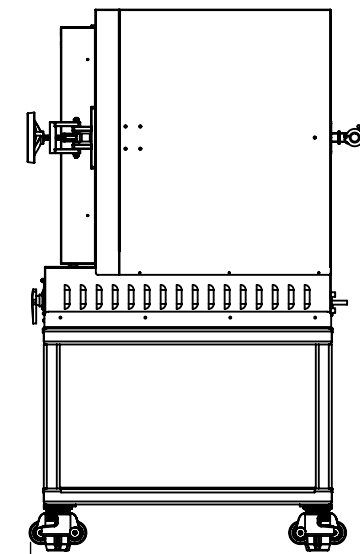

8 7 6 5 4 3 2 1

Top view

Front view

Optional Vapor Trap and IDP15 Pump Shown

Side view

**IMAGE SHOWS CVO-10 ON STAND**

220-240v AC  
Turn Lock, NEMA L6-15 Plug

Cascade Sciences  
5285 Northeast Elam Young Pkwy  
Bldg B100  
Hillsboro, Oregon 97124  
www.cascadesciences.com

NAME	DATE	MODEL:
DRAWN		<b>CVO-10 on Stand</b>
<small>PROPRIETARY AND CONFIDENTIAL THE INFORMATION CONTAINED IN THIS DRAWING IS THE SOLE PROPERTY OF SHELDON MFG. ANY REPRODUCTION IN PART OR AS A WHOLE WITHOUT THE WRITTEN PERMISSION OF Sheldon MFG. IS PROHIBITED.</small>		
SIZE	DWG. NO.	
<b>B</b>	9751268	
SCALE: 1:24	WEIGHT:	SHEET 1 OF 1